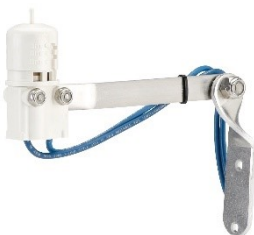

Article number	Article description	Grp.
RA9007A	Hunter Sensors Miniclik	890
RA9007	Hunter Sensors Wireless Rain-Clik	890

ROAM REMOTE

Brand: HUNTER

Material: Plastic

Article number	Article description	Grp.
RA9005A	Hunter ROAM Remote	890